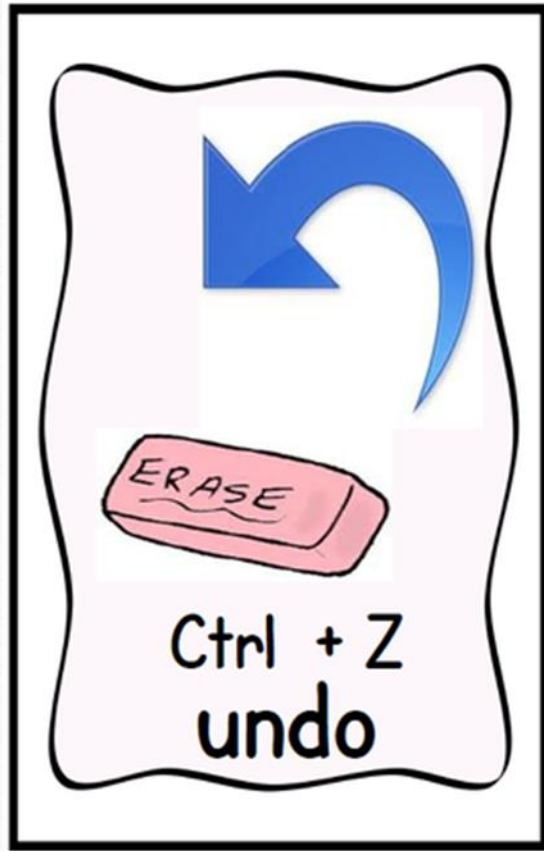

# Keyboard Skills

Keyboard shortcuts are a combination of 2 or more key being pressed to perform an action.

They can save you lots of time as you work with Windows or other programs.

Control A = Select a

Ctrl + A : Keys, when pressed together, select ALL of the text & images in a document

Ctrl + B : Keys, when pressed together, BOLD the highlighted text

Ctrl + U : keys, when pressed together, UNDERLINE selected text.

**F7** : key that when pressed  
CHECKS SPELLING in a  
document

**Ctrl + Z** : keys, when pressed  
together, "UNDO" the last  
action

**Ctrl + Y** : keys, when  
pressed together,  
"REDO" the last action

**Ctrl + C** : Keys, when pressed together, will **COPY** the highlighted text or selected image to a virtual clipboard

**Ctrl + V** : Keys, when pressed together, will **PASTE** text or an image that has already been selected and stored on a virtual clipboard